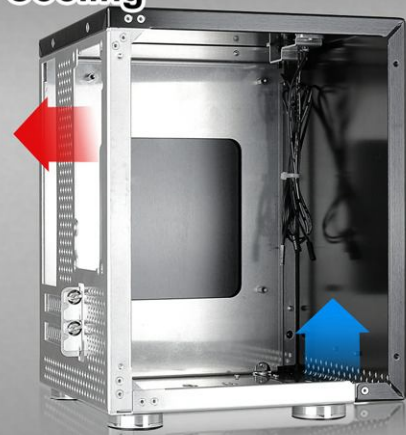

Turn your living room into a multimedia entertainment center with the brushed aluminum Mini Center - supporting Mini-ITX motherboards. Compact enough to be placed in any nook or cranny around the home theater, but still capable of holding the hardware for a powerful multipurpose HTPC, Mini Center is the choice for next generation living rooms.

COOL

ELEGANT

QUIET

Specifications

Item Number	CB-MNI-B002
Size	W 200 H 250 D 200 mm
M/B Type	Mini ITX
Drive Bay	5.25" Drive Bay N/A 3.5" Drive Bay x 1 (Max.) 2.5" Drive Bay x 2 (Max.)
I/O Panel	USB 3.0 x 2 Audio x 1 Mic x 1
Expansion Slots	2
PSU	Standard ATX PSU (Max. 150mm)
Hardware Compatibility	VGA Max. 180mm long CPU Cooler Max. 85mm height

Cooling

Hardware Capacity